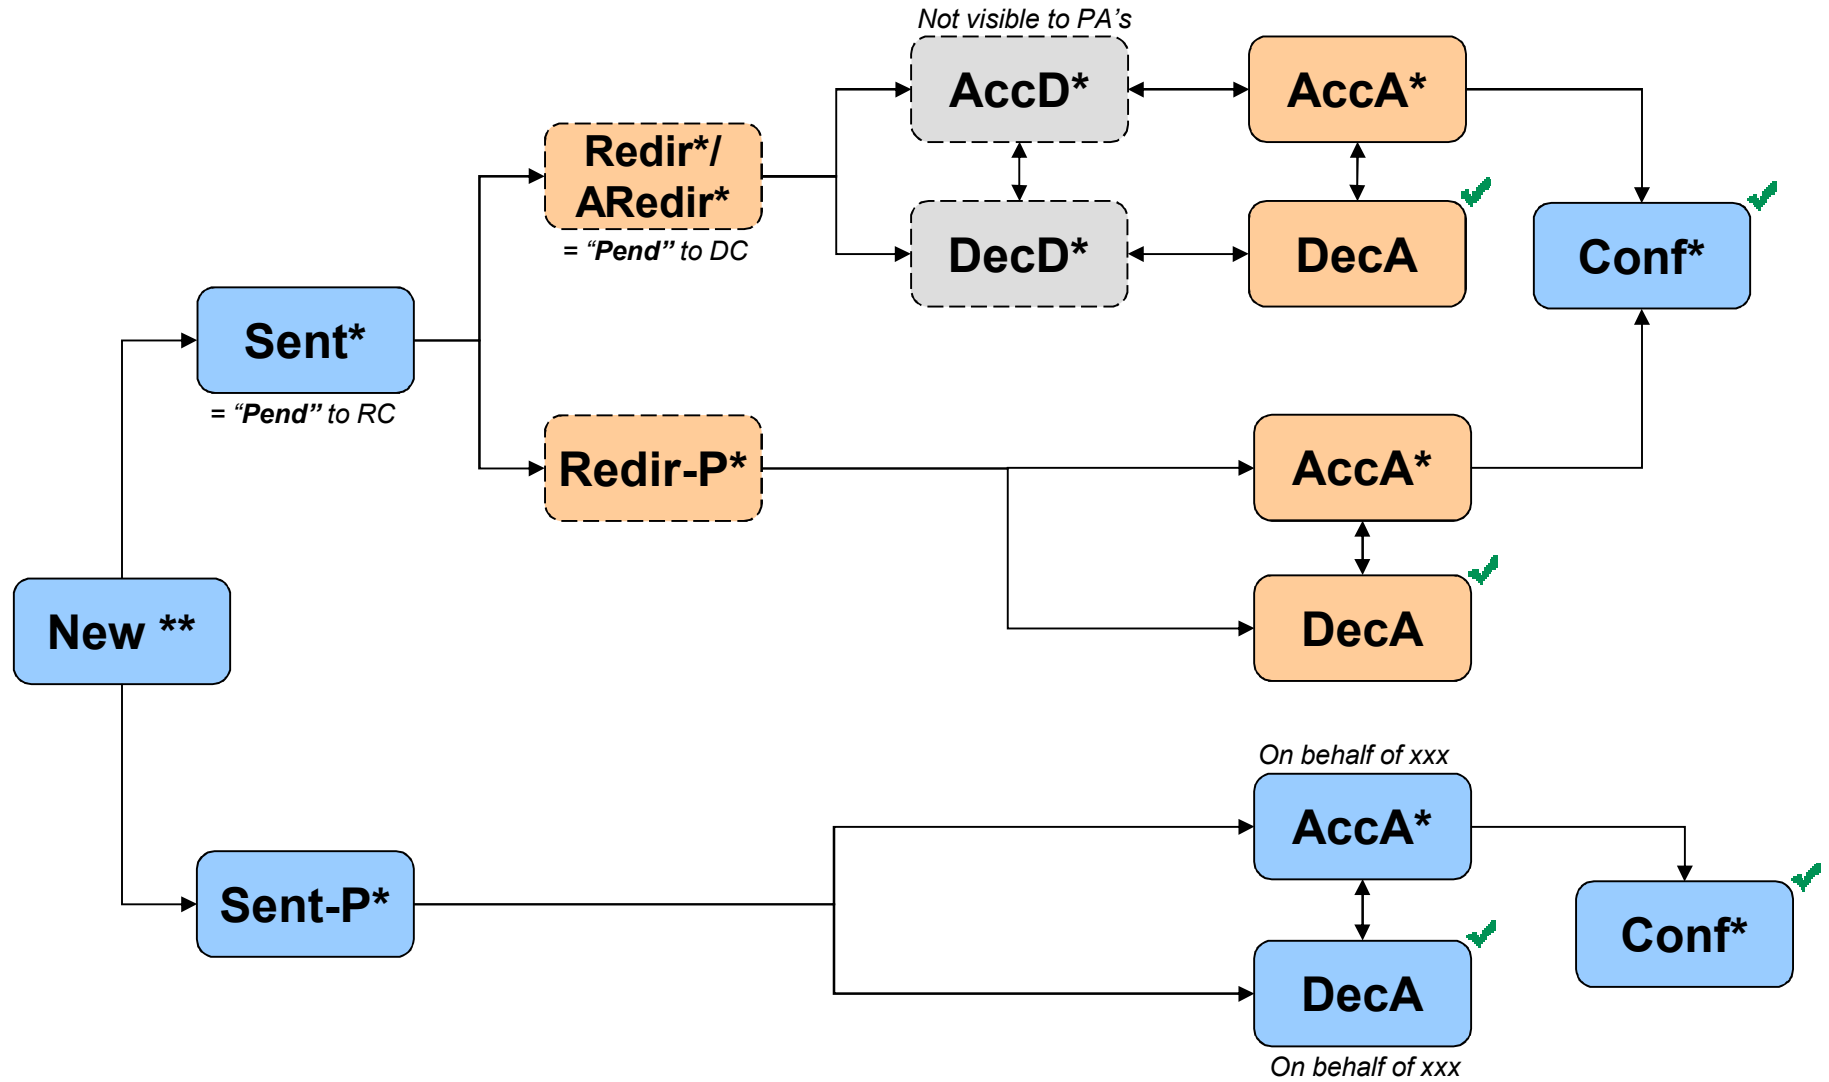

Life Cycle of a Placement Request

Action performed by:

- PC
- RC
- DC
- = optional
- * - Cancel is permitted
- ** - Delete is permitted
- ✓ = a %final+status